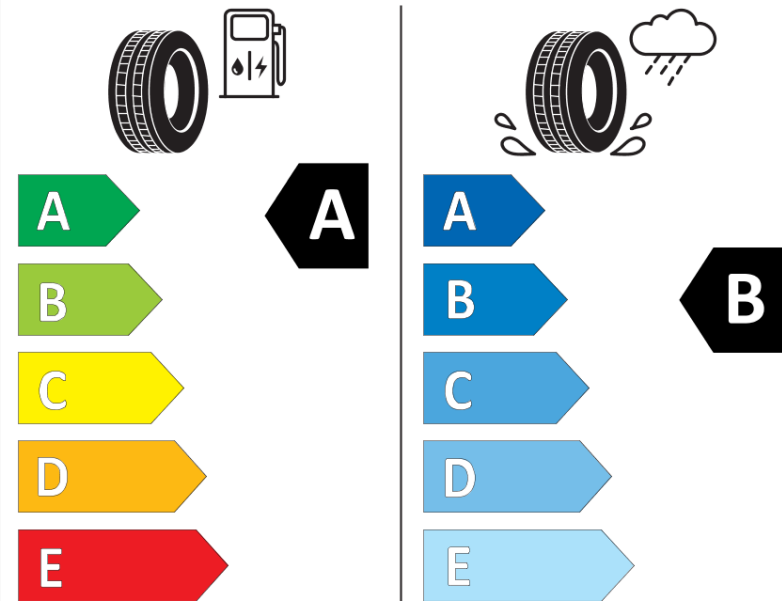

Product Information Sheet

Delegated Regulation (EU) 2020/740

Supplier name or trademark	MICHELIN
Commercial name or trade designation	PRIMACY 4 S1
Tyre type identifier	374250
Tyre size designation	215/55R17
Load-capacity index	94
Speed category symbol	V
Fuel efficiency class	A
Wet grip class	B
External rolling noise class	B
External rolling noise value	69
Severe snow tyre	No
Ice tyre	No
Date of start of production	40/17
Date of end of production	
Load version	SL
Additional information	215/55 R17 94V TL PRIMACY 4 S1 MI

ENERG

MICHELIN

374250

215/55R17 94 V

C1