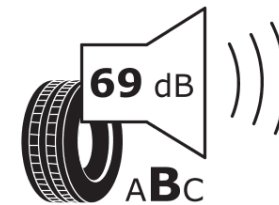

Product Information Sheet

Delegated Regulation (EU) 2020/740

Supplier name or trademark	MICHELIN
Commercial name or trade designation	PRIMACY 4 S1
Tyre type identifier	374250
Tyre size designation	215/55R17
Load-capacity index	94
Speed category symbol	V
Fuel efficiency class	A
Wet grip class	B
External rolling noise class	B
External rolling noise value	69
Severe snow tyre	No
Ice tyre	No
Date of start of production	40/17
Date of end of production	
Load version	SL
Additional information	215/55 R17 94V TL PRIMACY 4 S1 MI

ENERG

MICHELIN

374250

215/55R17 94 V

C1

2020/740